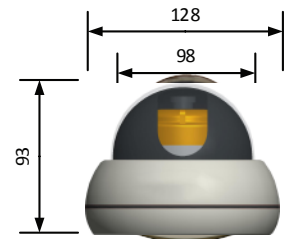

# V-Dome Series

- Vandal Resistant
- Up to 3 Mega Pixel
- Synchronize Audio Input
- True Day/Night, Wide Dynamic
- IP 66

Technical Details	Resolution		
	1.0MP	1.3MP	3.0MP
Video Compression	H.264, MJPEG	H.264, MJPEG	H.264, MJPEG
Image Sensor	¼", 1.0 MP, CMOS	1/3", 1.3MP, CMOS	1/3" CMOS, 3.1MP,
Max Video Resolution	1280Hx800V	1280H x 960V	2048Hx1536V
Max Frame Rate	1280x720 -30fps	1280x960 – 25fps 1280x720 – 30fps	2048x1536 -15fps 1920x1080 – 30fps
Lens	3-12mm Varifocal, Auto iris (optional)		
Day/Night	IR Cut Control		
Min. illumination	0.05Lux (0 Lux with IR)		
Min. illumination Response	3.30 V/lux-sec (550nm)	5.48 V/lux-sec (550nm)	1.90 V/lux-sec (550nm)
Wide Dynamic Range	100db	110db	100db
Video Output	NTSC or PAL Complex video signal		
Video Compression	Video Stream / Complex Video Stream		
Compressed Video Output rate	32Kbps - 8Mbps		
Audio Input	MIC IN		
Audio Output	Linear output (LINEOUT · 600Ω, Optional)		
Audio Compression	G.711 u/A, AAC		
Audio Compression Rate	16-96kbps · support8-16KHz		
Network Connection	RJ45 10M/100M Ethernet		
Power	POE 802.3af		
Operation Temp	-20°C – 50°C		
Operation Humidity	10 – 90% RH (non-condensing)		
Dimension	128mm diameter, 93mmH		

VDM

Options	Available Model		
	P10 (1MP)	P13 (1.3MP)	P30 (3MP)
28-12mm Varifocal Lens	PV10P1-M2812	PV13P1-M2812	PV30P1-M2812
28-12mm Varifocal, Auto Iris Lens	PV10P1-M2812A	PV13P1-M2812A	PV30P1-M2812A
Wall Mount Bracket	VDM		